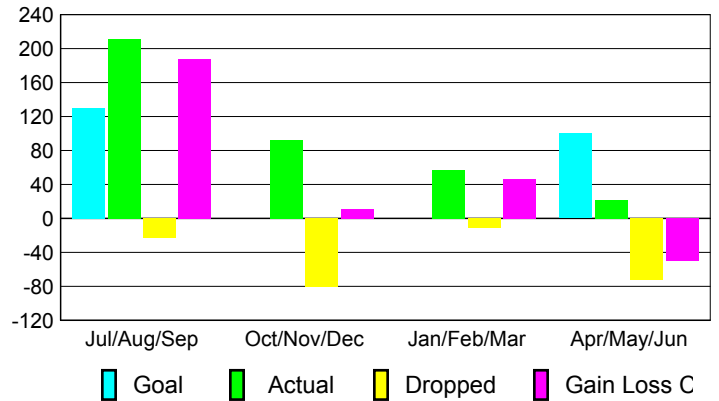

Membership Results 2009-2010

Goal, New, Dropped, Gain/Loss