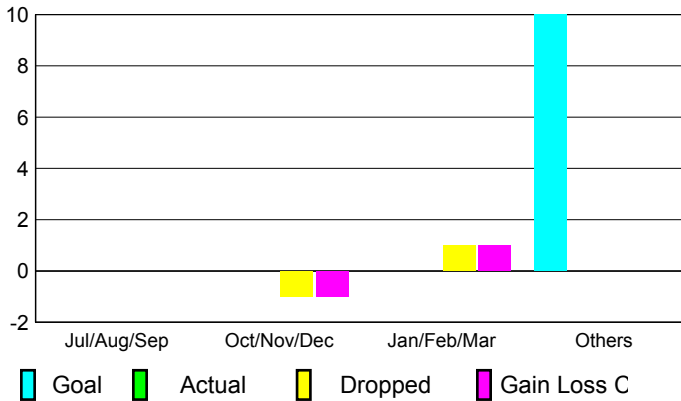

2009-2010 GMT Quarterly Report for District (or Undistricted) **District 300 G1**

GMT: **PEI-JEN CHEN**

Location: **M.D. 300 Taiwan**

GMT CA: **5**

CLUBS

Club Results				
2009-2010				

Clubs				
2008-2009				

Month	New Club	Actual New	Actual Dropped	Gain/Loss of	Gain/Loss of
	Goal	Clubs	Clubs	Clubs	Clubs
Jul/Aug/Sep	0	0	0	0	0
Oct/Nov/Dec	0	0	-1	-1	0
Jan/Feb/Mar	0	0	1	1	2
Apr/May/Jun	10	0	0	0	1
Totals	10	0	0	0	3

Club Results 2009-2010

Goal, New, Dropped, Gain/Loss