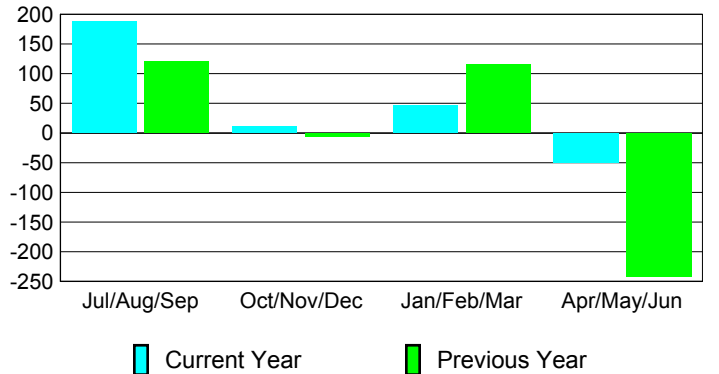

Membership Results				
2009-2010				

Membership				
2008-2009				

Month	Net Memb	Actual New	Actual Dropped	Gain/Loss of	Gain/Loss of
	Goal	Memb	Memb	Memb	Memb
Jul/Aug/Sep	130	211	-23	188	121
Oct/Nov/Dec	0	92	-81	11	-6
Jan/Feb/Mar	0	57	-11	46	115
Apr/May/Jun	100	22	-72	-50	-242
Totals	230	382	-187	195	-12

Membership Results 2009-2010

Goal, New, Dropped, Gain/Loss

Comparison of Membership Gain/Loss

Current Year Compared to the Previous Year

Gender Comparison 2009-2010