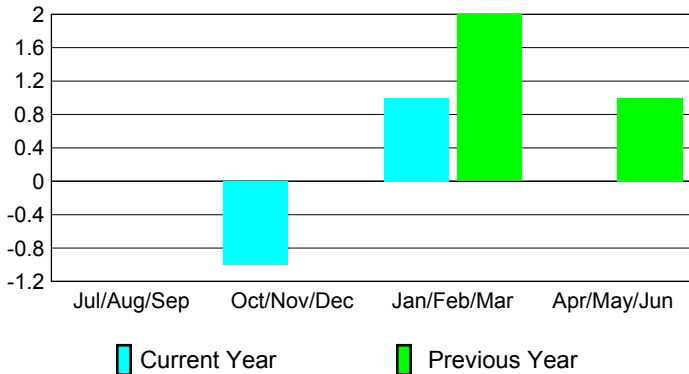

Month	New Club	Actual New	Actual Dropped	Gain/Loss of	Gain/Loss of
	Goal	Clubs	Clubs	Clubs	Clubs
Jul/Aug/Sep	0	0	0	0	0
Oct/Nov/Dec	0	0	-1	-1	0
Jan/Feb/Mar	0	0	1	1	2
Apr/May/Jun	10	0	0	0	1
Totals	10	0	0	0	3

Club Results 2009-2010

Goal, New, Dropped, Gain/Loss

Comparison of Club Gain/Loss

Current Year Compared to the Previous Year

YTD Status Quo Clubs 2009-2010

Status Quo Clubs Compared to Status Quo Members

MEMBERSHIP